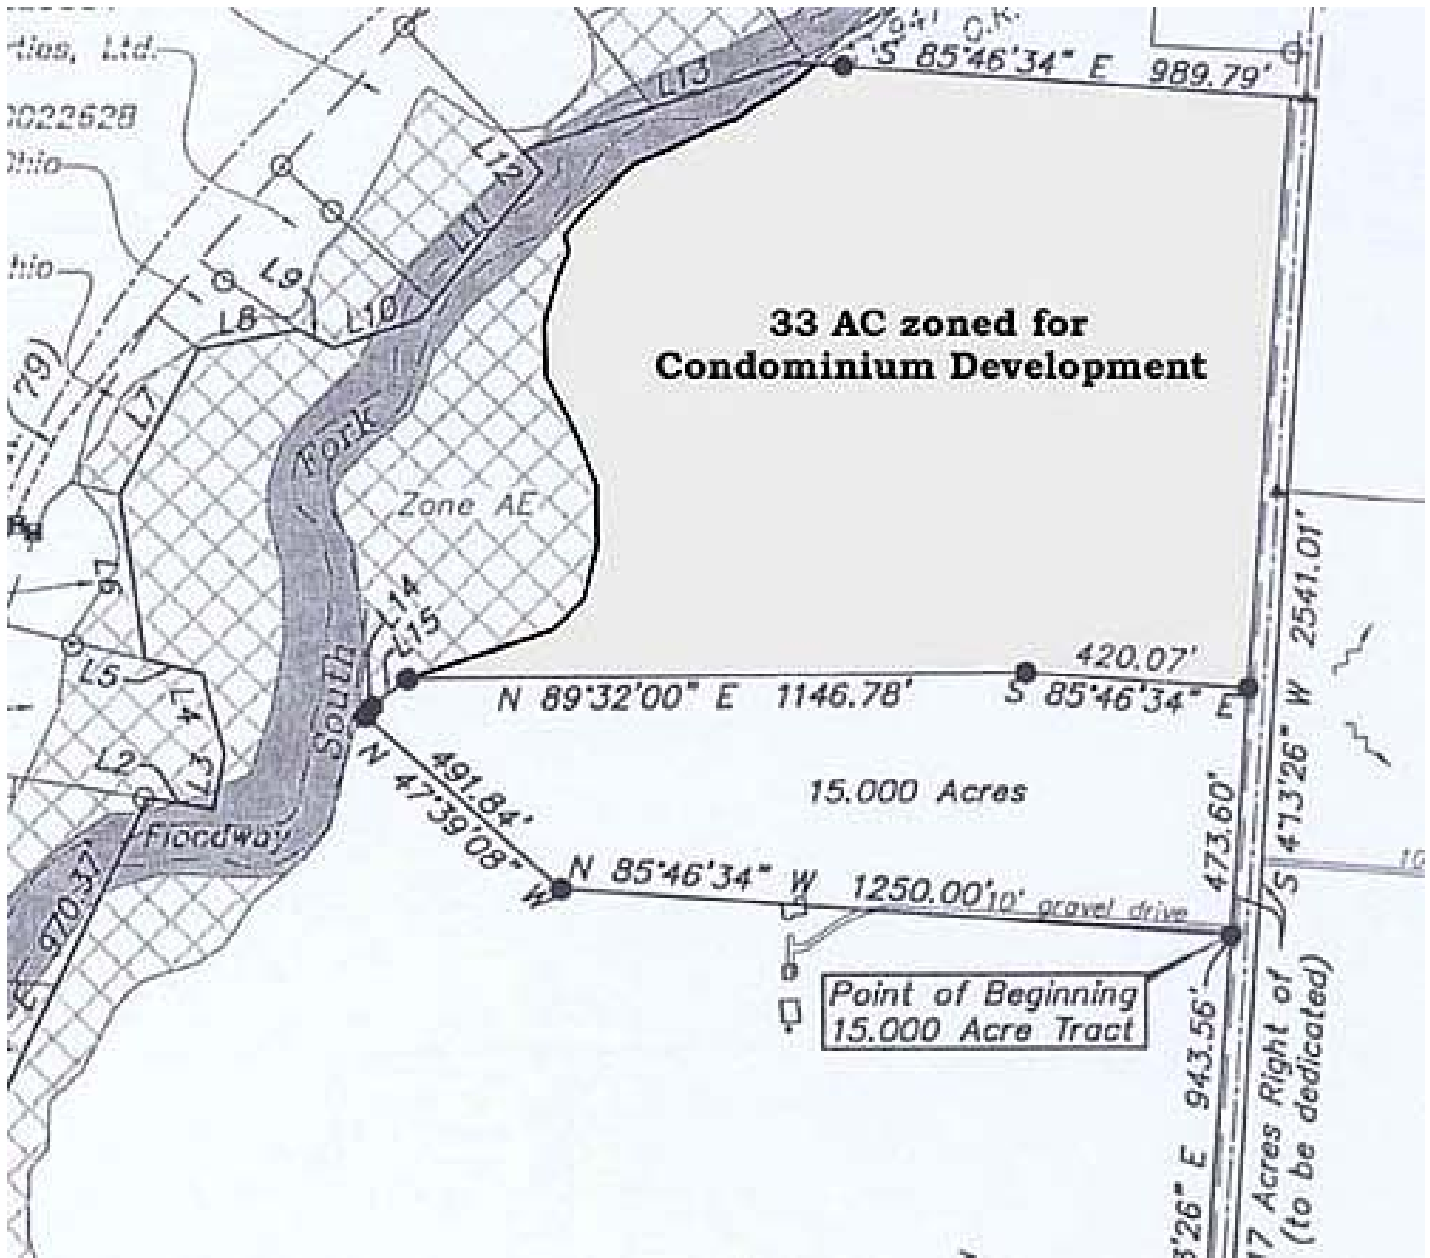

# PLAT MAP

0 Lake Drive – Heath, OH 43056