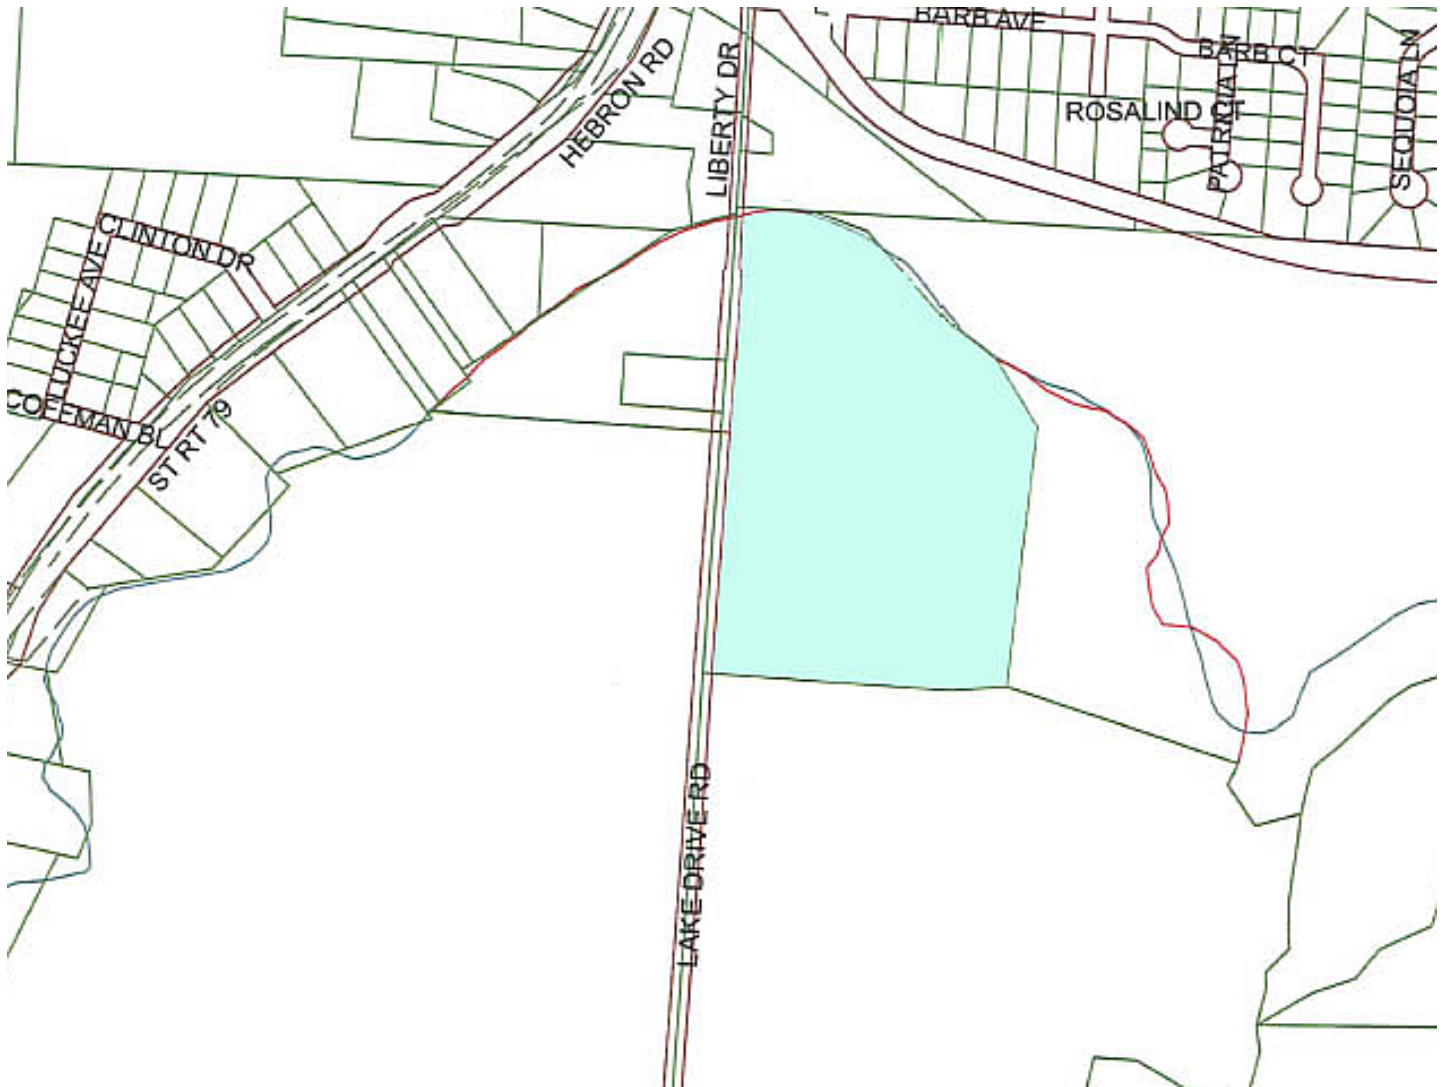

PLAT MAP

0 Lake Drive Road – Heath, OH 43056

contact information

Steve Layman (Owner/Agent)
tel 740 349 7844 ext. 22
slayman@ohioequities.com

Dave Anderson
tel 740 349 7844 ext. 23
danderson@ohioequities.com