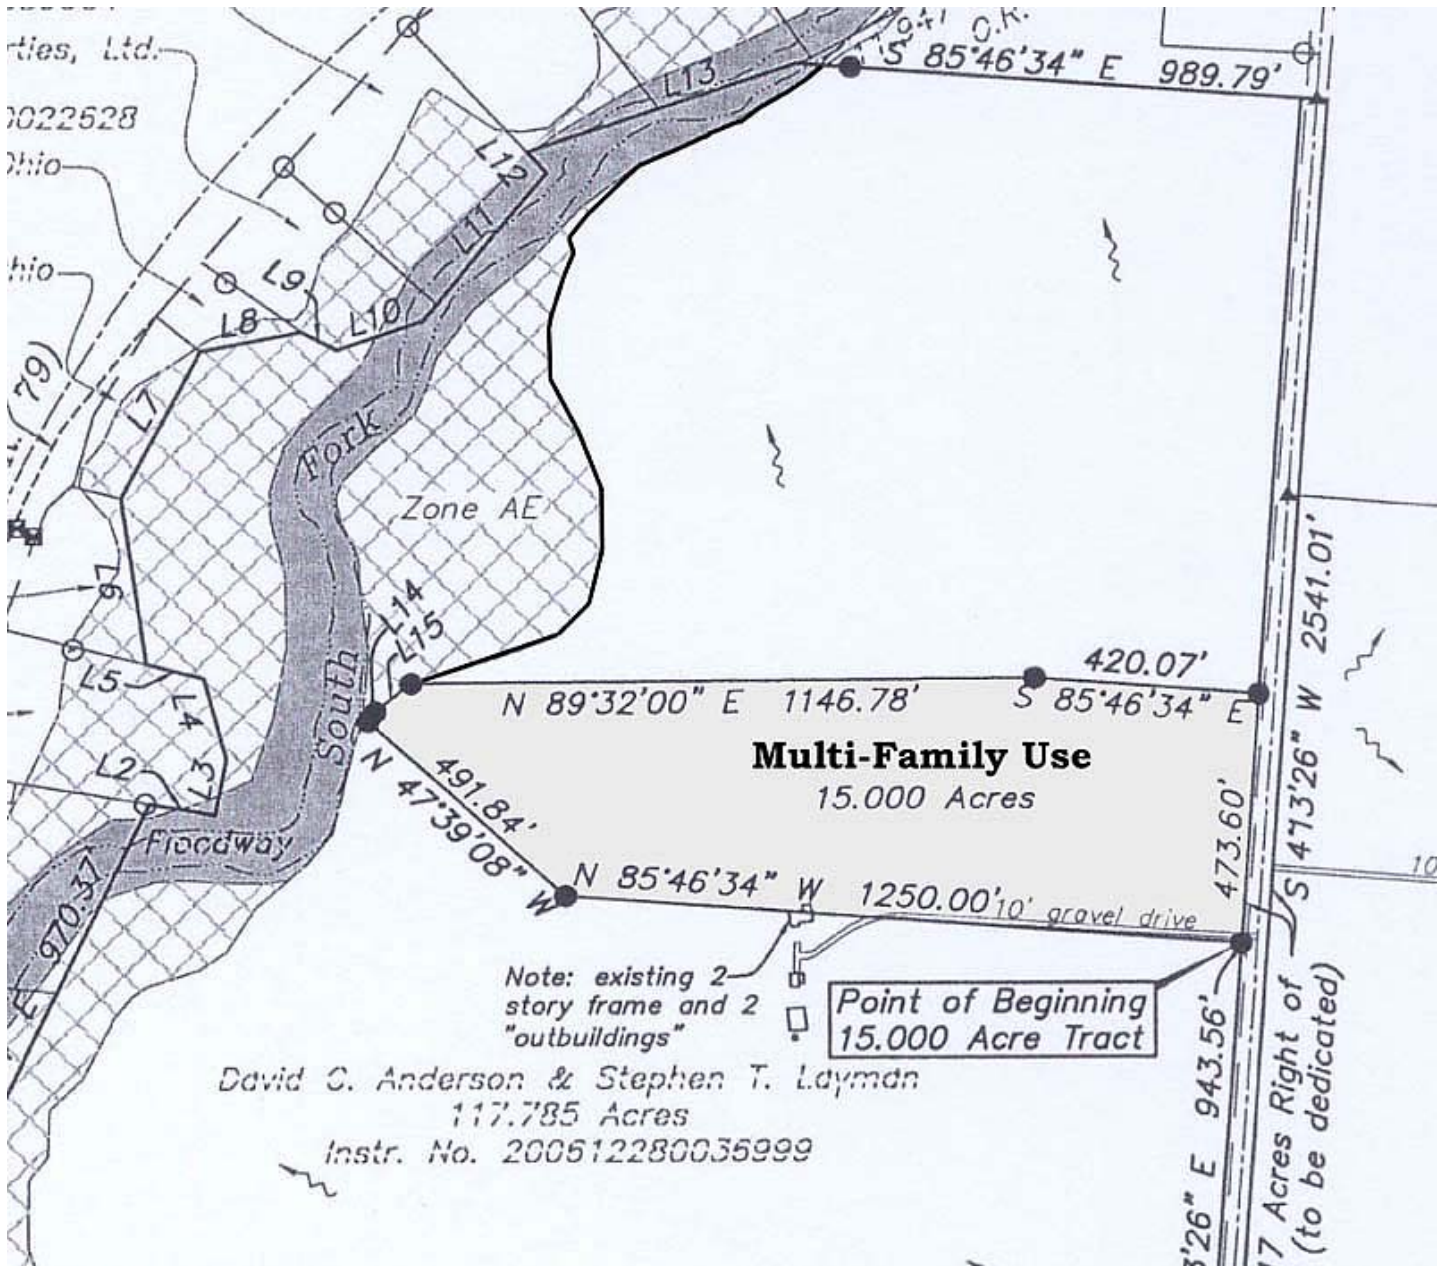

# PLAT MAP

0 Lake Drive Road – Heath, OH 43056