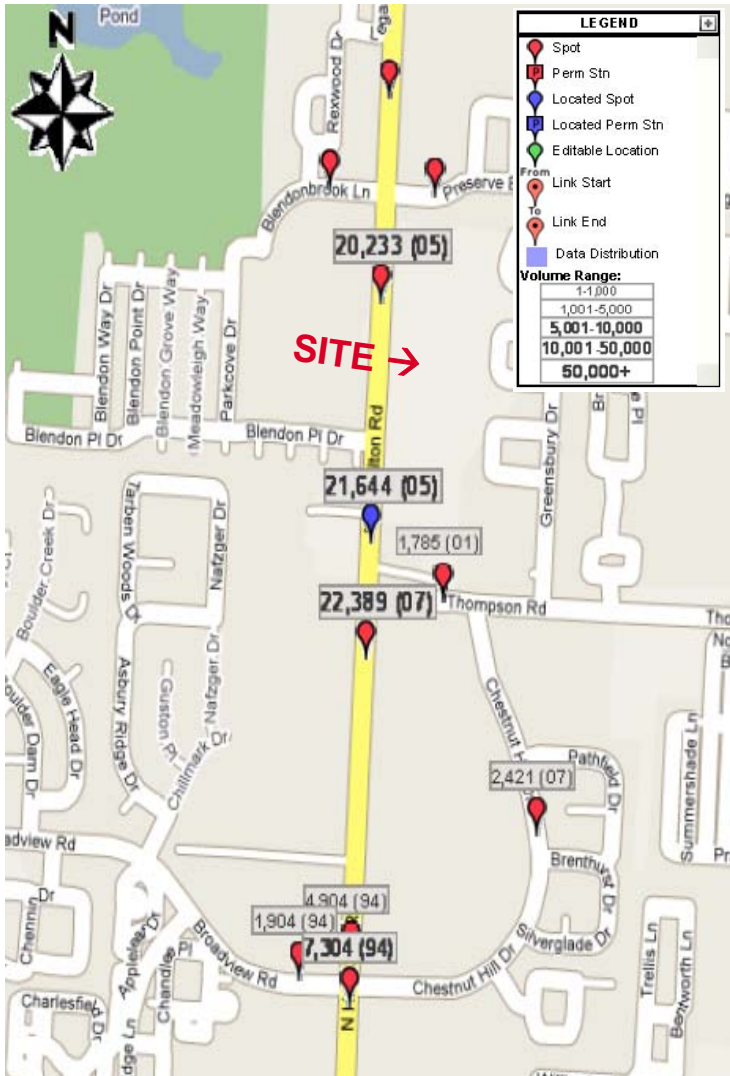

# Traffic Count and Intersection Data

5470 N Hamilton Rd, Columbus, OH 43230

## TRAFFIC COUNT

## INTERSECTION

## TRAFFIC COUNT / INTERSECTION DATA

Year	AADT			Volume Trend Annual Growth
	2 Way	North Bound	South Bound	
2005	21,644	NA	NA	5%
1998	14,929	NA	NA	27%
1994	5,704	NA	NA	NA