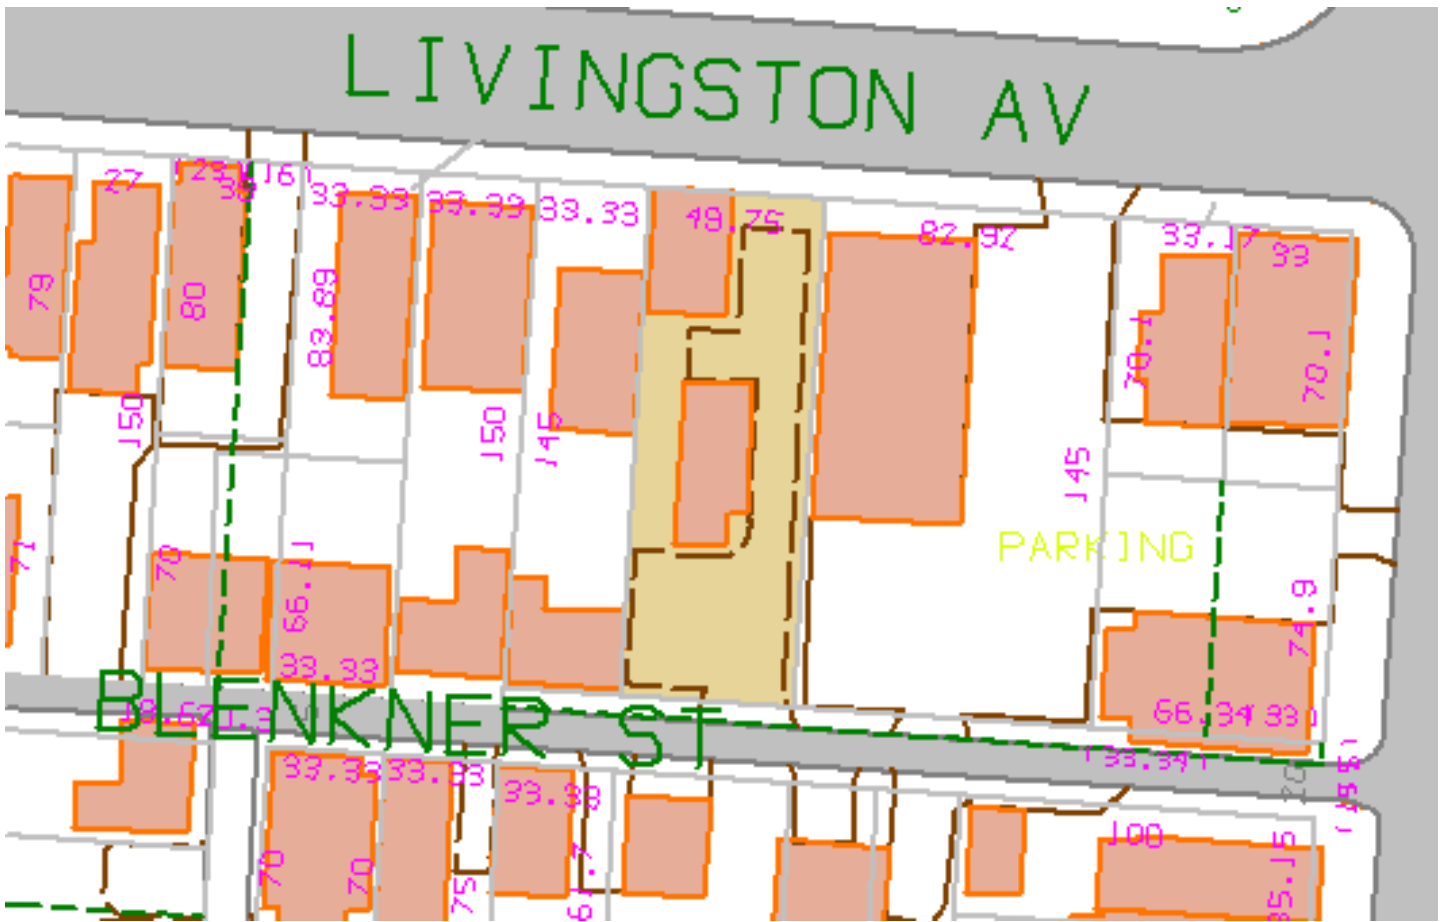

# SITEPLAN

325 E. Livingston Avenue – Columbus, OH 43215

Commercial Real Estate Services, Worldwide.

The information contained herein has been given to us by the owner of the property or other sources we deem reliable. We have no reason to doubt its accuracy, but we do not guarantee it. All information should be verified prior to purchase or lease.